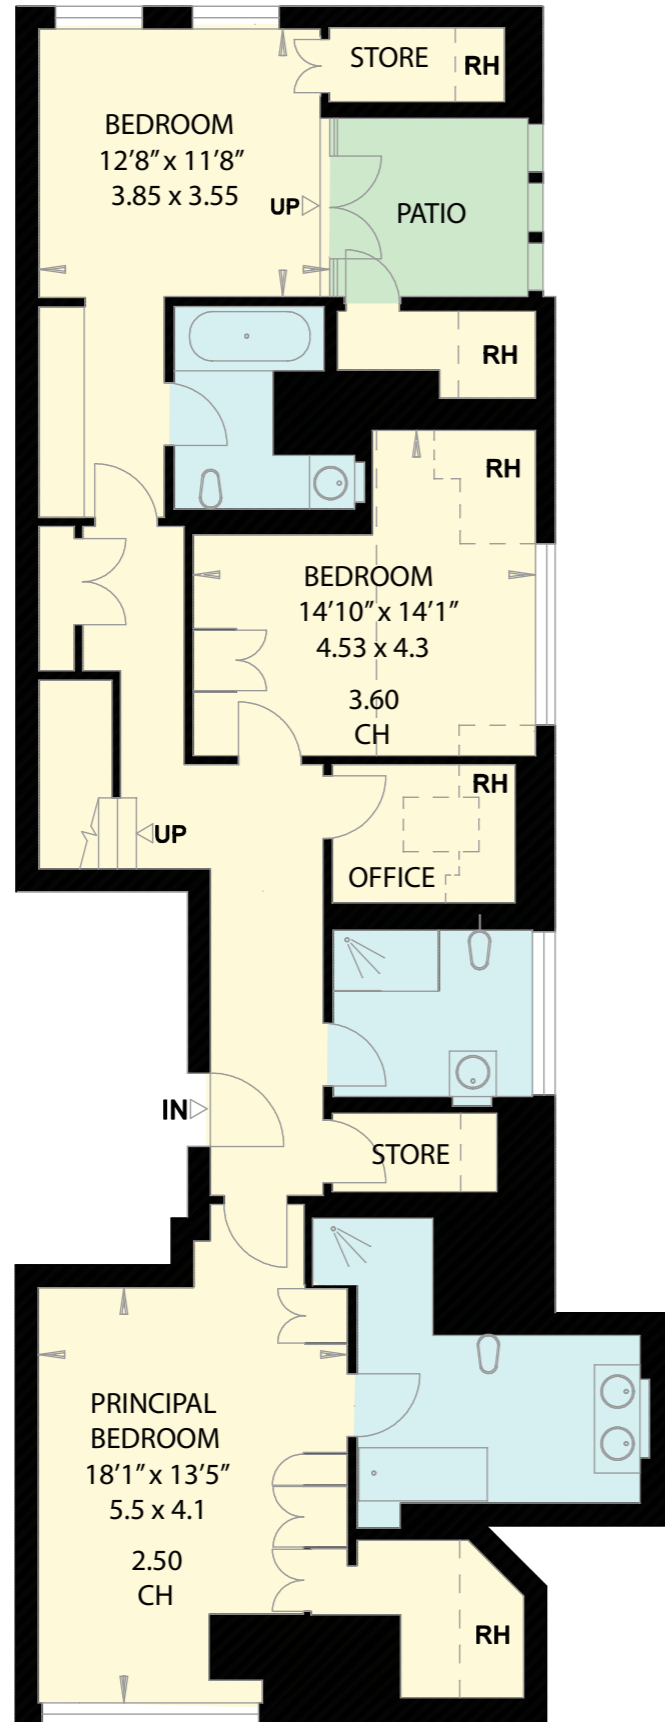

OTTO SCHIFF HOUSE
NUTLEY TERRACE
LONDON NW3

Gross Internal Area = 227.8 sq metres/ 2452 sq feet
(Excluding Restricted Heights)

Gross Internal Area = 260.1 sq metres/ 2800 sq feet
(Including Restricted Heights)

SECOND FLOOR

THIRD FLOOR