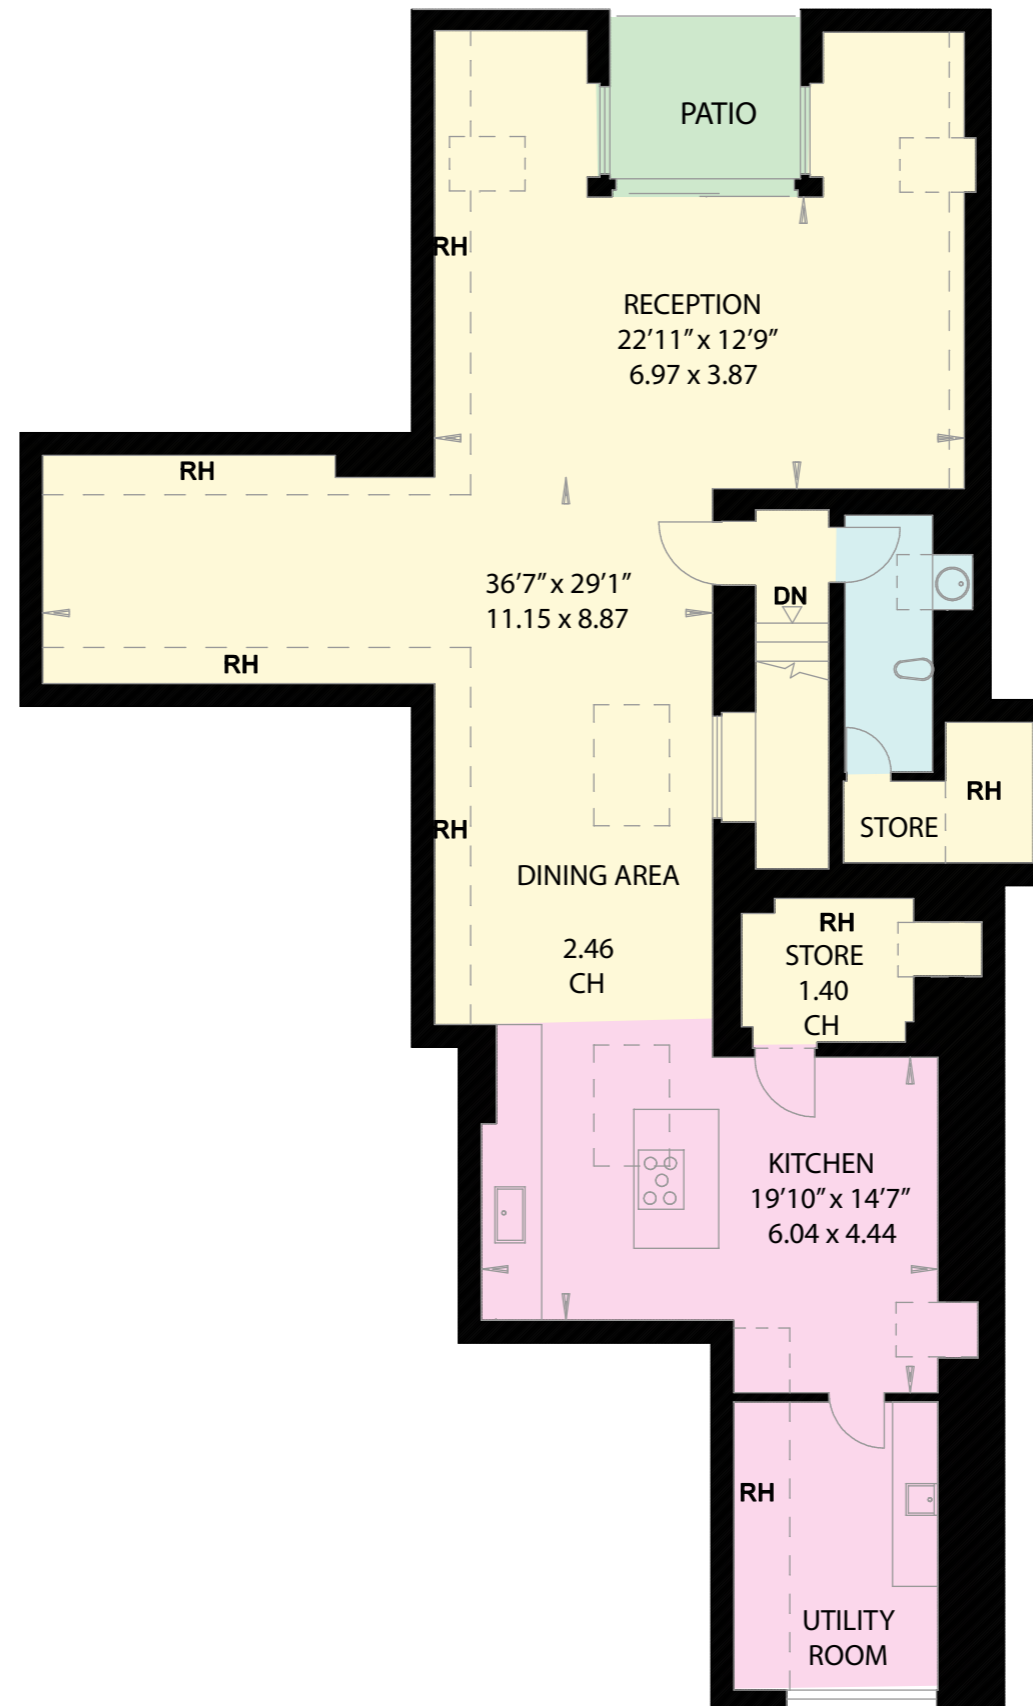

OTTO SCHIFF HOUSE
NUTLEY TERRACE
LONDON NW3

Gross Internal Area = 227.8 sq metres/ 2452 sq feet
(Excluding Restricted Heights)

Gross Internal Area = 260.1 sq metres/ 2800 sq feet
(Including Restricted Heights)

SECOND FLOOR

THIRD FLOOR